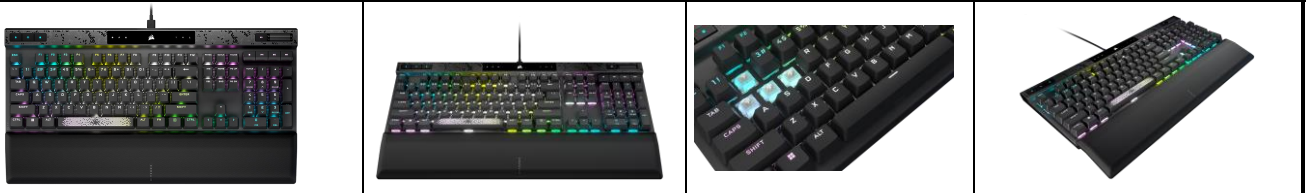

<b>100-Word Product Description</b>	A legend in keyboard customization has emerged. The CORSAIR K70 MAX RGB Magnetic-Mechanical Gaming Keyboard is equipped with adjustable CORSAIR MGX switches with Rapid Trigger, enabling you to re-press keys and change inputs faster than ever. Set each key's actuation point between a super-sensitive 0.4mm and a robust 3.6mm, for completely custom playing and typing. Enjoy refined gaming as you rest your hands on a cushioned palm rest with plush memory foam. CORSAIR AXON Hyper-Processing Technology registers keystrokes up to 8x faster than standard gaming keyboards, while powerful iCUE software on PC and macOS enables in-depth customization. The K70 MAX puts you in total control to forge your legacy.
<b>50-Word Product Description</b>	A legend in keyboard customization has emerged. The CORSAIR K70 MAX RGB Magnetic-Mechanical Gaming Keyboard is equipped with adjustable CORSAIR MGX switches with Rapid Trigger, enabling you to re-press keys and change inputs faster than ever. Set each key's actuation point between a super-sensitive 0.4mm and a robust 3.6mm, for completely custom playing and typing.
<b>25-Word Product Description</b>	Forge your legacy with the CORSAIR K70 MAX, equipped with adjustable CORSAIR MGX switches with Rapid Trigger mode, enabling you to change inputs faster than ever.